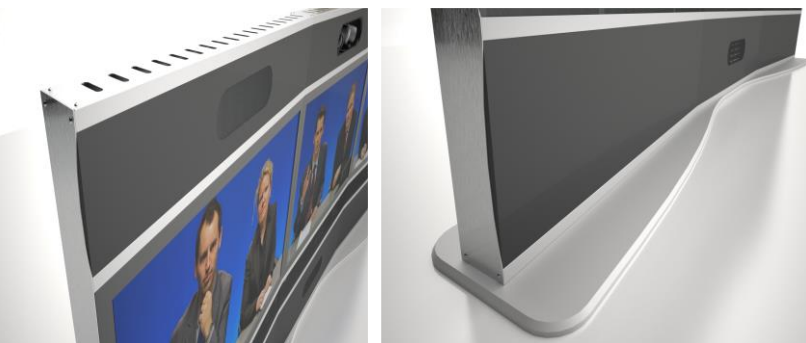

TECHNICAL SPECIFICATIONS

TELEPRESENCE TPX Series

TPX Telepresence solutions are designed for executive rooms. Capable of accommodating all brands of videoconferencing & 65" Screens.

- High quality finish
- Slim & Elegant
- Sturdiness
- Easy to install

E-mail
contact@axeos.net
Site internet
www.axeos.net

TECHNICAL SPECIFICATIONS

TELEPRESENCE TPX Series

CHARACTERISTICS

- TPX Series is composed of metal frame and solid steel base, painted wood panels and full width sound band
- Full back cover in painted steel
- Designed to hold any make of codec & camera : Cisco, Huawei, Life Size, Polycom, Radvision & Vidyo
- Standard Finish: Grey (Ral 9006) for the base and structure & White (Ral 9003) for front panels
- Dimensions: W x D x H
 - TPX 1 : 1588 x 500 x 1852 mm
 - TPX 2 : 3227 x 500 x 1852 mm
 - TXP 3 : 4725 x 500 x 1852 mm